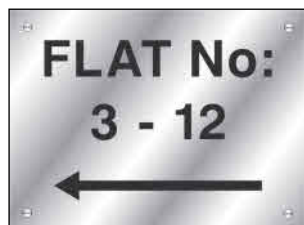

**FED UP WITH WAITING WEEKS
FOR ENGRAVED SIGNS?**

**GIVE US A CALL,
WE PRODUCE TOP QUALITY
ENGRAVED SIGNS FAST!**

In our experience, engraved signs take weeks to be completed and delivered, so we thought we would do something about it by offering in house engraving. This means that we can get your signs to you much quicker than many other suppliers. It is true that engraved signs take longer to produce than printed signs, but we aim to produce and ship all engraved signs within 3 - 5 days of receiving your order. Just give us a call and we will be able to advise you on your requirements. Before manufacture we will supply you with a proof and a free quote. Here are a few examples of our engraved signs.