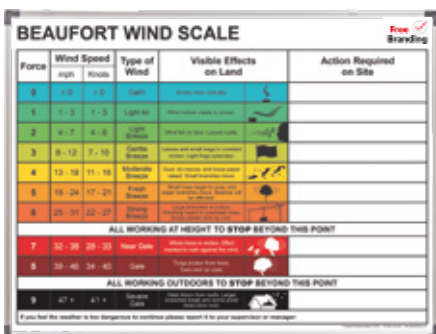

Code	Size	Price
DWWS/SMALL	600x900mm	£68.00
DWWS/STANDARD	900x1200mm	£110.00
DWWS/LARGE	1200x1800mm	£260.00
DWWS/XLARGE	1200x2400mm	£350.00