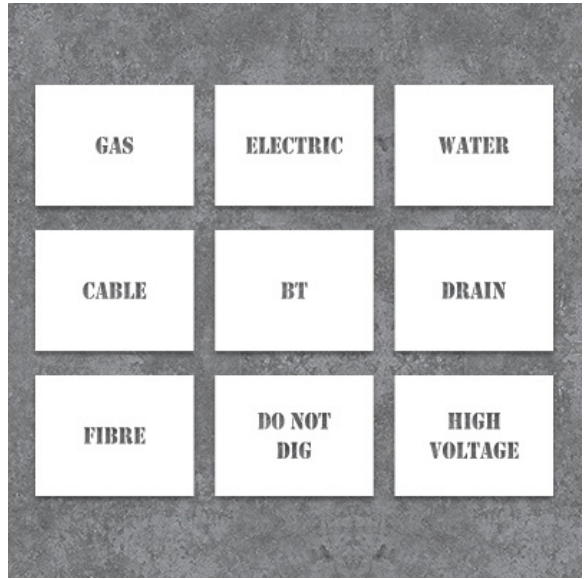

Service Stencil Pack

- Pack of 9 re-useable stencils.
- Identify services to make people aware of underground hazards.
- Simply position stencil with tape and spray wording with spray paint (sold separately).

Code	Size	Material	Price
STPK03	200x300mm	0.75mm Semi-rigid PP	£61.92