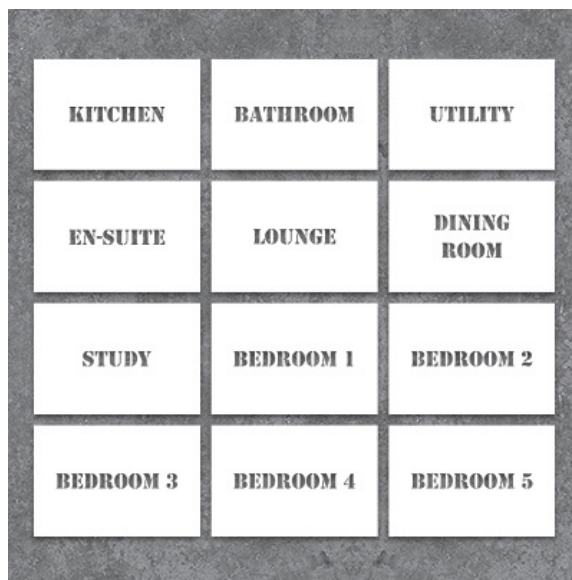

Plot Stencil Pack

- Pack of 12 re-useable stencils.
- Plan out plot layouts by marking each individual room.
- Simply position stencil with tape and spray wording with spray paint (sold separately).

Code	Size	Material	Price
STPK01	200x300mm	0.75mm Semi-rigid PP	£80.00