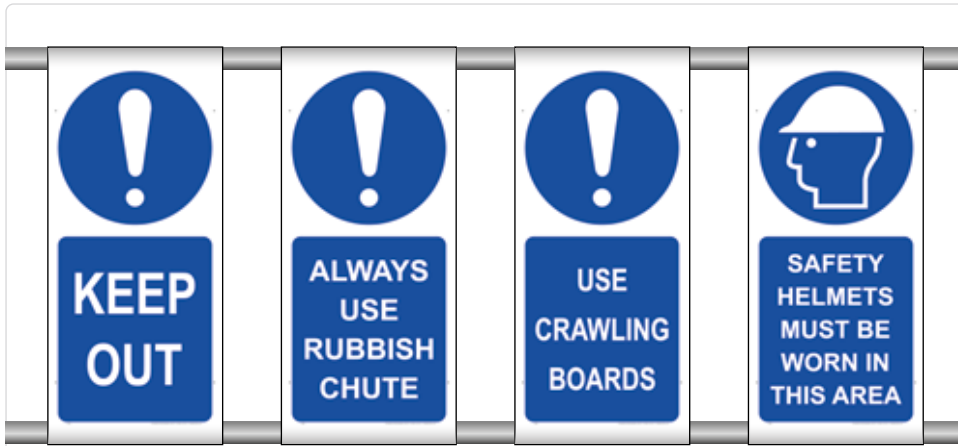

SB14/H

SB15/H

SB13/H

SB12/H