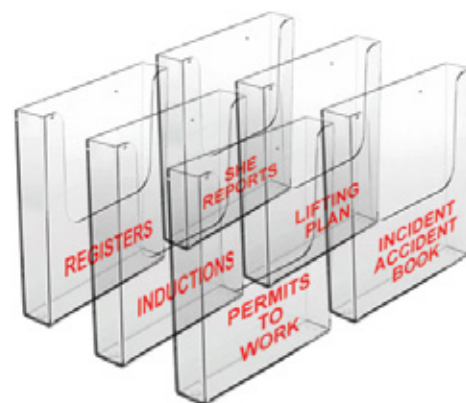

Code	Size	Material
BA104	A4 (297x210mm)	Clear Acrylic

Pack Code: **SHEP-B-X**

£430.20