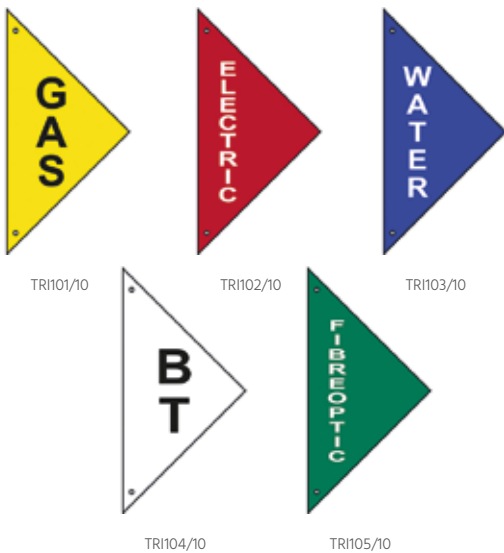

Tri-tags

- 180x90mm Triangle.
- Priced for a pack of 10, also available in packs of 50.
- Perfect for use on construction sites.
- Includes two pre-drilled holes for fixing to posts.
- Made from 3mm Foamex.
- Quick and easy to install with our range of sign fixings.

£25.00 each

Spray Paint

- Durable semi-permanent marking paint.
- Large 750ml cans.
- Specially formulated for stencil, applicator or freehand marking.
- Suitable for use on playing fields, roads and car parks, warehouses and golf courses.
- Acrylic based paints provide a hard wearing coverage.

Code	Size	Colour	Price
X1514	750ml	Black	£14.50